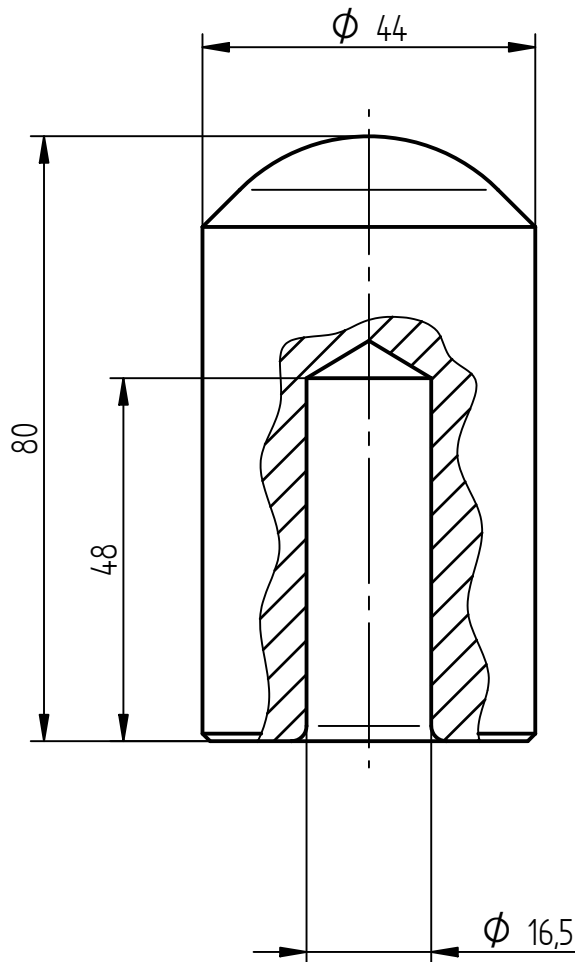

Product Specification

Ord.-No.: 2057 / E0683619

Specification: Driving head for all JP-earth rods
(\varnothing 25 mm)

Performance: Driving head for manual driving in of all earth rods \varnothing 25 mm of the J. Pröpster GmbH.

Material	Hardened steel
Weight	ca. 0.8 kg
Packing unit	1 unit